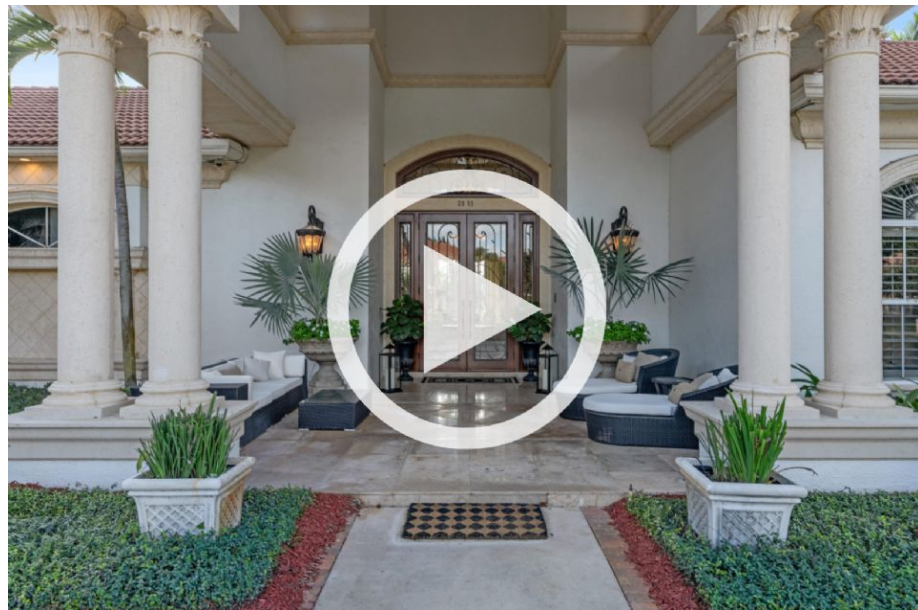

MARTHA W. JOLICOEUR
WWW.MARTHASPROPERTIES.COM

 Douglas Elliman

Take Flight From Your New Home in Wellington's Aero Club

2095 Windsock Way

Aero Club | \$3,195,000

Features

[Take a Virtual Tour](#)

- Spacious Tuscan-inspired home with multiple upgrades
- Soaring ceilings & marble flooring throughout
- Crestron lighting system
- Private hangar in prestigious Aero Club
- Wine cellar, billiard room & home theatre
- His-and-hers offices
- Saltwater pool & jacuzzi with views of the runway

Step Inside

[View Sale Properties](#)

[View Rental Properties](#)

[Palm Beach Polo Club](#)

[Contact Martha](#)